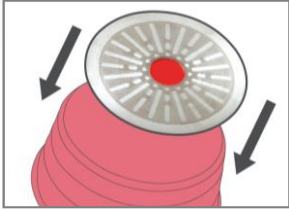

Optional-Induction Disk insert type